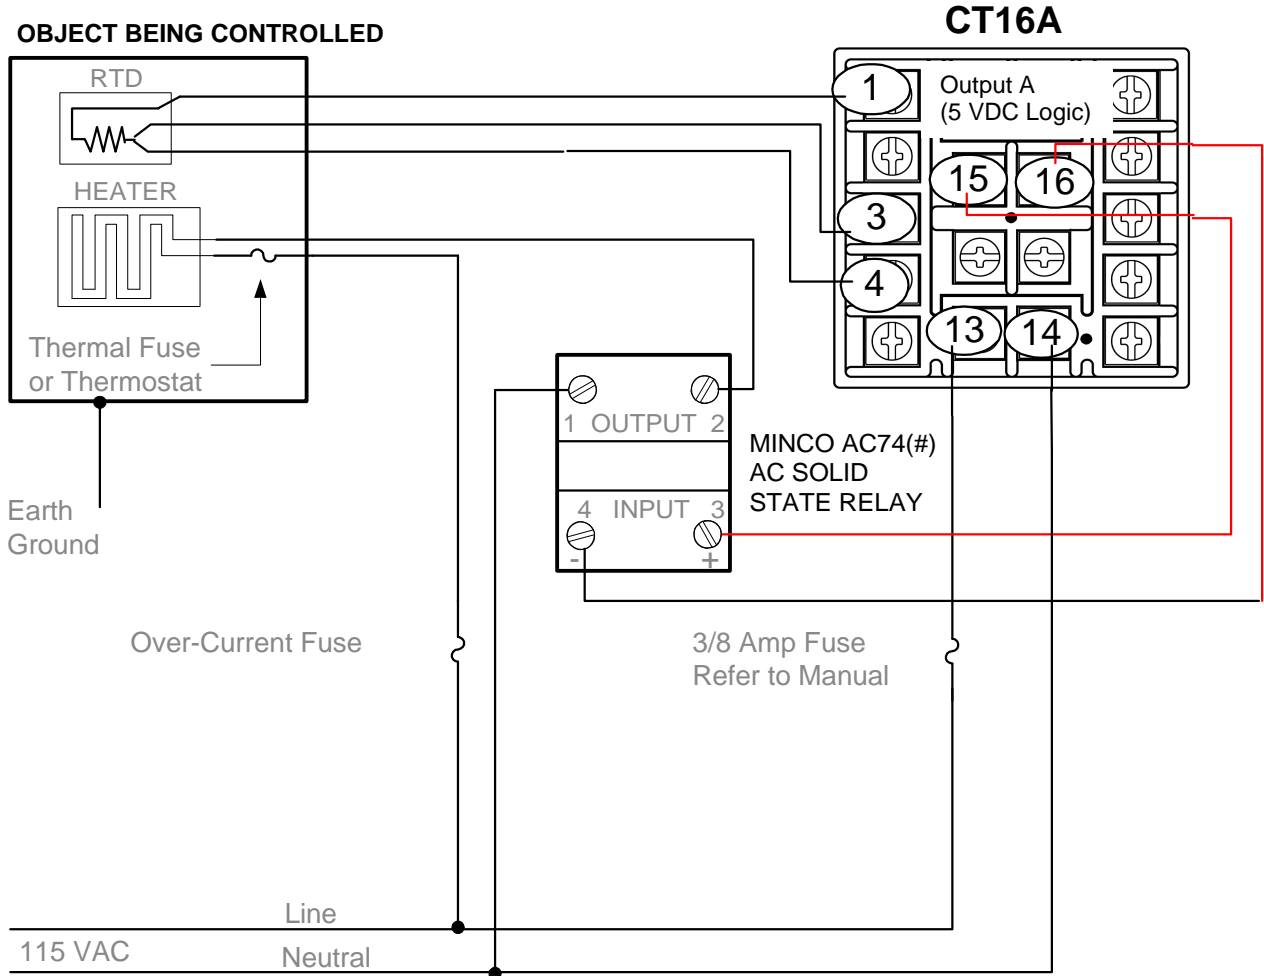

AC Wiring

External AC SSR

(external SSR's are capable of handling 10-50 amps)

Copyright Minco Products, Inc. 2001
 Instruments Department Dwg #00001_16A

MINCO PRODUCTS, INC.

7300 Commerce Lane/Minneapolis, Minnesota 55432-3177 U.S.A.