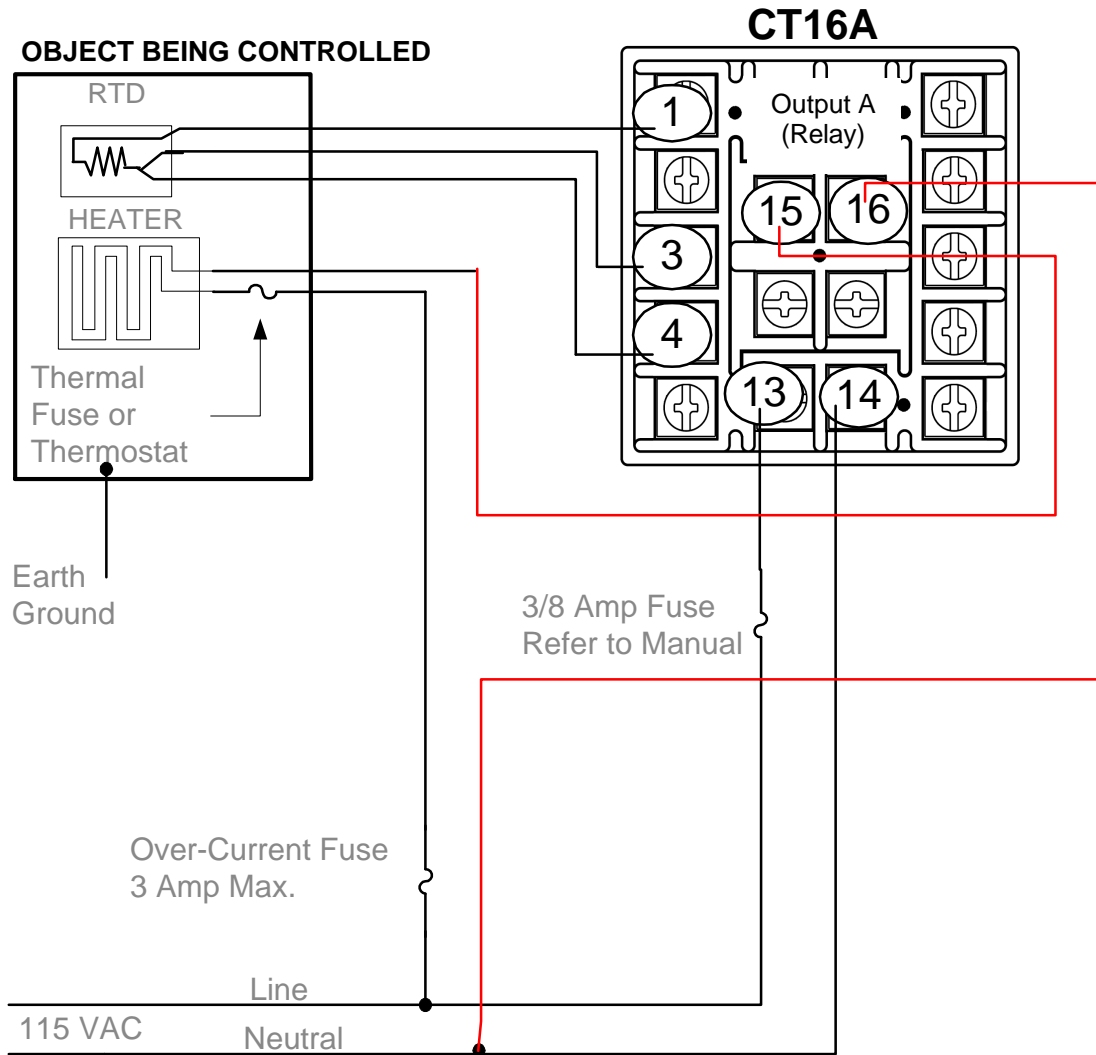

AC Wiring

Internal Mechanical Relay with an AC Load

Copyright Minco Products, Inc. 2001
 Instruments Department 00003_16A

MINCO PRODUCTS, INC.

7300 Commerce Lane/Minneapolis, Minnesota 55432-3177 U.S.A.

Telephone:(763)571-3121