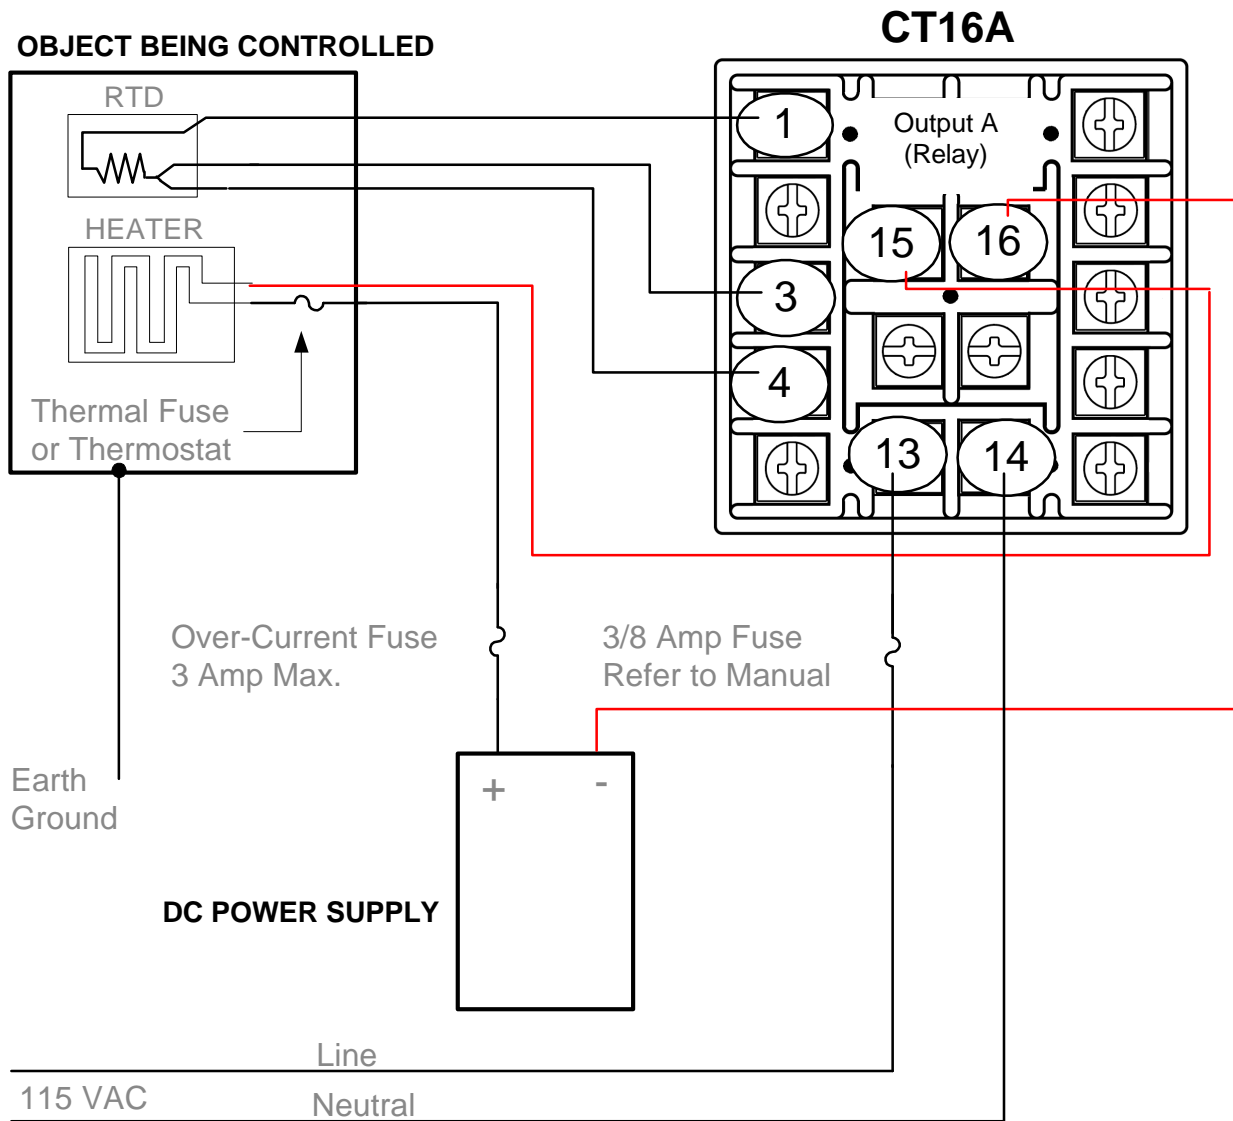

DC Wiring

Internal Mechanical Relay with a DC Load

Copyright Minco Products, Inc. 2001  
 Instruments Department Dwg. #00007\_16A

**MINCO PRODUCTS, INC.**

7300 Commerce Lane/Minneapolis, Minnesota 55432-3177 U.S.A.